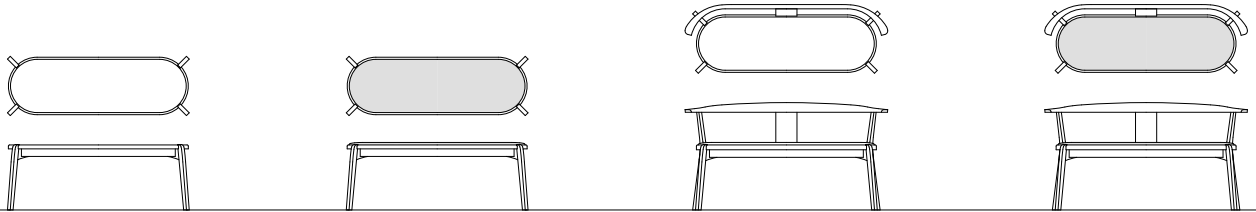

AGILE Dining (アジレ ダイニング)

WALNUT, OAK / oil finished

Side Chair (Upholstery) W53. D45. H69.5. SH44.5	Round Chair (Upholstery) W53. D45. H69.5. SH44.5	Stool (Upholstery) W39. D39. H44.5	Round Stool (Upholstery) W39. D39. H44.5	Counter Stool (Upholstery) W39. D39. H72.5	Counter Chair (Upholstery) W53. D45. H97.5. SH72.5	Counter Round Chair (Upholstery) W53. D45. H97.5. SH72.5
Side Chair (Wood) W53. D45. H69.5. SH43 ¥ 85.800	Round Chair (Wood) W53. D45. H69.5. SH43 ¥ 122.100	Stool (Wood) W39. D39. H43 ¥ 62.700	Round Stool (Wood) W39. D39. H43 ¥ 92.400	Counter Stool (Wood) W39. D39. H71 ¥ 108.900	Counter Chair (Wood) W53. D45. H97.5. SH71 ¥ 157.300	Counter Round Chair (Wood) W53. D45. H97.5. SH71 ¥ 187.000

Bench (Wood) W120. D39. H43 ¥ 171.600	Bench (Upholstery) W120. D39. H44.5	Settee (Wood) W134. D45. H69.5. SH43 ¥ 235.400	Settee (Upholstery) W134. D45. H69.5. SH44.5
---	--	--	---

Texture	Side Chair	Round Chair	Stool	Round Stool	Counter Stool	Counter Chair	Counter Round Chair	Bench	Settee
Kaplis / カプリス Comodo / コモド(合皮)	¥ 85.800	¥ 121.550	¥ 64.900	¥ 92.400	¥ 106.700	¥ 152.900	¥ 182.600	¥ 182.600	¥ 244.200
Panama / パナマ Amsterdam / アムステルダム	¥ 90.090	¥ 125.840	¥ 69.300	¥ 95.700	¥ 109.780	¥ 157.300	¥ 187.000	¥ 190.300	¥ 250.800
Fresco / フレスコ	¥ 91.520	¥ 127.270	¥ 70.400	¥ 96.800	¥ 110.880	¥ 159.500	¥ 188.100	¥ 194.700	¥ 255.200
Rico / リコ Ultrasuede HP / ウルトラスエードHP	¥ 92.950	¥ 130.130	¥ 72.600	¥ 100.100	¥ 113.300	¥ 160.600	¥ 189.200	¥ 199.100	¥ 259.600
Clunis / クルニス Grato / グラート(皮革)	¥ 98.670	¥ 135.850	¥ 78.650	¥ 105.600	¥ 117.700	¥ 165.000	¥ 194.700	¥ 203.500	¥ 264.000
Fino / フィノ(皮革)	¥ 104.390	¥ 140.140	¥ 82.500	¥ 108.900	¥ 121.000	¥ 168.300	¥ 198.000	¥ 216.700	¥ 277.200