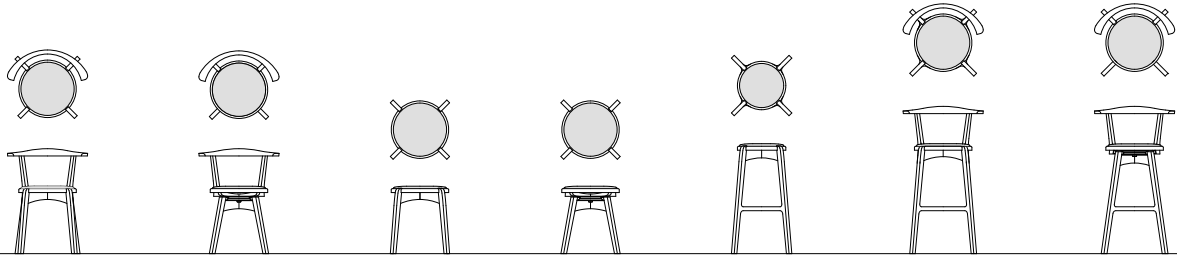

AGILE Dining (アジレ ダイニング)

WALNUT, OAK / oil finished

Side Chair (Upholstery) W53. D45. H69.5. SH44.5	Round Chair (Upholstery) W53. D45. H69.5. SH44.5	Stool (Upholstery) W39. D39. H44.5	Round Stool (Upholstery) W39. D39. H44.5	Counter Stool (Upholstery) W39. D39. H72.5	Counter Chair (Upholstery) W53. D45. H97.5. SH72.5	Counter Round Chair (Upholstery) W53. D45. H97.5. SH72.5
Side Chair (Wood) W53. D45. H69.5. SH43 ¥ 85.800	Round Chair (Wood) W53. D45. H69.5. SH43 ¥ 122.100	Stool (Wood) W39. D39. H43 ¥ 62.700	Round Stool (Wood) W39. D39. H43 ¥ 92.400	Counter Stool (Wood) W39. D39. H71 ¥ 108.900	Counter Chair (Wood) W53. D45. H97.5. SH71 ¥ 157.300	Counter Round Chair (Wood) W53. D45. H97.5. SH71 ¥ 187.000

Bench (Wood) W120. D39. H43 ¥ 171.600	Bench (Upholstery) W120. D39. H44.5	Settee (Wood) W134. D45. H69.5. SH43 ¥ 235.400	Settee (Upholstery) W134. D45. H69.5. SH44.5
---	--	--	---

Texture	Side Chair	Round Chair	Stool	Round Stool	Counter Stool	Counter Chair	Counter Round Chair	Bench	Settee
Kaplis / カプリス Comodo / コモド(合皮)	¥ 85.800	¥ 121.550	¥ 64.900	¥ 92.400	¥ 106.700	¥ 152.900	¥ 182.600	¥ 182.600	¥ 244.200
Panama / パナマ Amsterdam / アムステルダム	¥ 90.090	¥ 125.840	¥ 69.300	¥ 95.700	¥ 109.780	¥ 157.300	¥ 187.000	¥ 190.300	¥ 250.800
Fresco / フレスコ	¥ 91.520	¥ 127.270	¥ 70.400	¥ 96.800	¥ 110.880	¥ 159.500	¥ 188.100	¥ 194.700	¥ 255.200
Rico / リコ Ultrasuede HP / ウルトラスエードHP	¥ 92.950	¥ 130.130	¥ 72.600	¥ 100.100	¥ 113.300	¥ 160.600	¥ 189.200	¥ 199.100	¥ 259.600
Clunis / クルニス Grato / グラート(皮革)	¥ 98.670	¥ 135.850	¥ 78.650	¥ 105.600	¥ 117.700	¥ 165.000	¥ 194.700	¥ 203.500	¥ 264.000
Fino / フィノ(皮革)	¥ 104.390	¥ 140.140	¥ 82.500	¥ 108.900	¥ 121.000	¥ 168.300	¥ 198.000	¥ 216.700	¥ 277.200